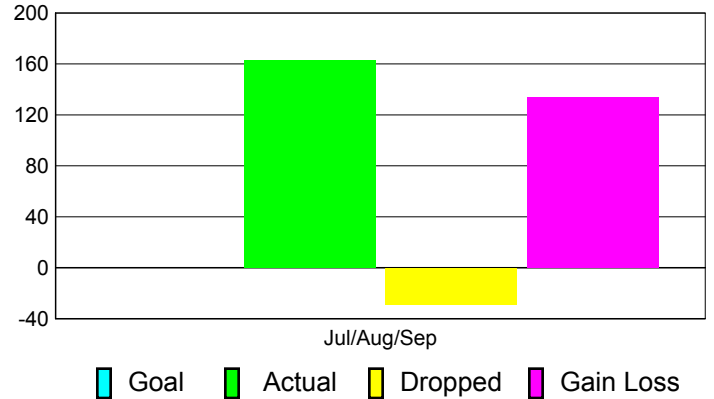

Membership Results 2011-2012

Goal, New, Dropped, Gain/Loss

Comparison of Membership Gain/Loss

Current Year Compared to the Previous Year