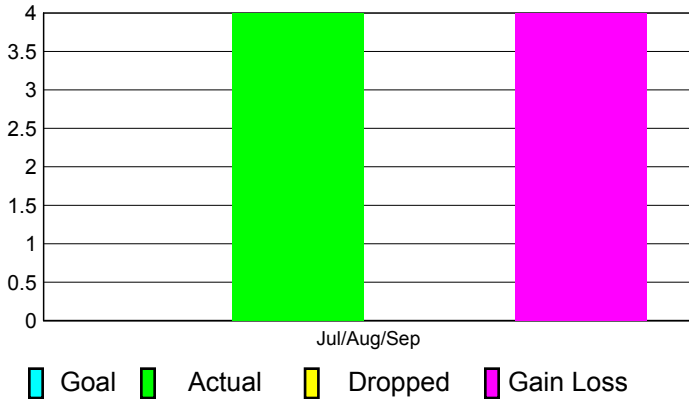

Club Results 2011-2012

Goal, New, Dropped, Gain/Loss

Comparison of Club Gain/Loss

Current Year Compared to the Previous Year

YTD Status Quo Clubs 2011-2012

Status Quo Clubs Compared to Status Quo Members

MEMBERSHIP