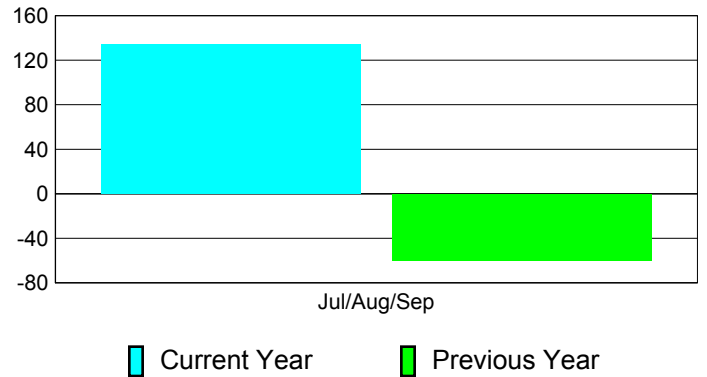

Membership Results
2011-2012

Membership
2010-2011

Month	Net Memb Goal	Actual New Memb	Actual Dropped Memb	Gain/Loss of Memb	Gain/Loss of Memb
Jul/Aug/Sep		163	-29	134	-60
Totals		163	-29	134	-60

Membership Results 2011-2012

Goal, New, Dropped, Gain/Loss

Comparison of Membership Gain/Loss

Current Year Compared to the Previous Year

Gender Comparison 2011-2012

Jul/Aug/Sep

Male Female