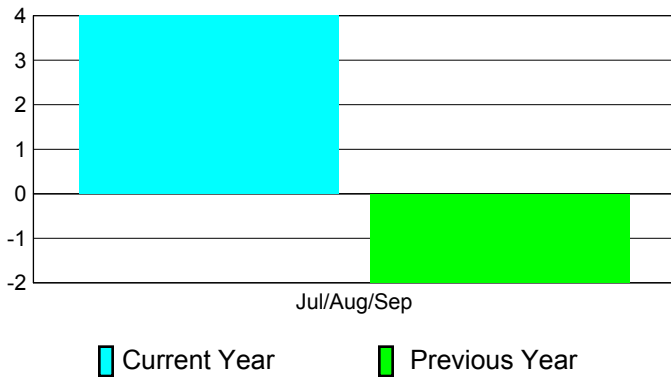

Club Results 2011-2012

Goal, New, Dropped, Gain/Loss

Comparison of Club Gain/Loss

Current Year Compared to the Previous Year

YTD Status Quo Clubs 2011-2012

Status Quo Clubs Compared to Status Quo Members

MEMBERSHIP